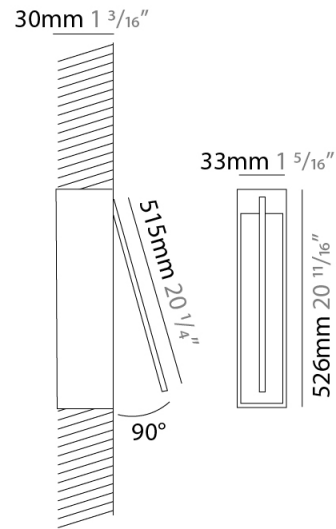

PROJECT
TYPE
SPECIFIER
QUANTITY
DATE

SPILLO 1 ROD RECESSED

D46007- -

base number   Color   Finish
Temperature   Options

1. To build a product code in our configurator select the specify button on the base model # product page
2. To build a manual product code on this datasheet choose from the options listed below in blue font and add the suffix to the base model #

GENERAL

Series: Spillo
Subseries: Spillo 1 Rod
Brand: Icone
Division: Design
Mounting Type: Recessed
Mounting Location: Wall
Subcategory: Ambient

PHYSICAL

Shape: Rectangle
Width (mm): 33
Width (in): 1 ⁵/₁₆
Height (mm): 526
Height (in): 20 ¹¹/₁₆
Min. Recessing Depth (mm): 30
Min. Recessing Depth (in): 1 ³/₁₆
Light Distribution: Adjustable
[Fixture Finish: WHI / BLK / CHR / BGD](#)
Fixture Material: Brass

ELECTRICAL

Lamp Type: LED
Total Output Wattage (W): 6.6
Dimming: 0-10V Dimming
Driver Included: No
Driver Location: Remote
Driver Type: Constant Voltage - 120 / 277Vac
Driver Class: Class 2
Input Voltage (V): 120 - 277
Output Voltage (V): 12
Upon Request: (Not included, see components) 0-10Vdc dimming / 277Vac

LED

[Color Temperature (°K): 2700 / 3000](#)
Nominal Lumen (lm): 550
CRI: >90 CRI
Lamp Life (hrs): 50000

OPTICAL

Adjustability: Tilt 120°

RATINGS AND CERTIFICATIONS

Certified By: Certified for North American Standards
IP rating: IP20